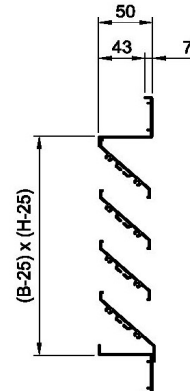

EXTERNAL INDUSTRIAL GRILLES 50 mm PITCH

OVERVIEW

GI SERIES

GI: External industrial grilles 50 mm pitch in anodised extruded aluminium.

CHARACTERISTICS:

Frame: made from extruded aluminium, 40 mm wide, with rounded edges, constructed in four parts connected invisibly by mechanical assembly.

Fins: made of extruded aluminium with 50 mm spacing, fixed in the frame with rivetts.

Mounting frame, optional: sheet steel construction (TC) or made in aluminium profiles (TC4).

Rear protection net, optional: steel wire 13 mm pitch

Grille installation: with self drilling screws.

Finish: available in natural anodised aluminium or powder-coated RAL 9010 or RAL 9003.

Other types of painting available on request.

UNSUITABLE ENVIRONMENTS

The aluminum products are not suitable for installation in environments with an atmosphere containing corrosive substances for this material and in particular containing chlorine, such as swimming pools, spas and some types of food industries.