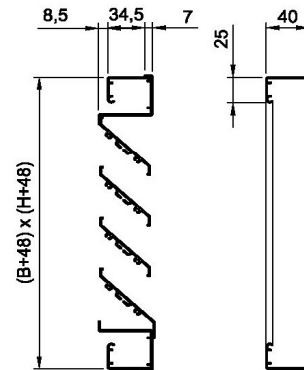

EXTERNAL INDUSTRIAL GRILLES 50 mm PITCH

OVERVIEW

GI SERIES

GI: External industrial grilles 50 mm pitch in anodised extruded aluminium.

CHARACTERISTICS:

Frame: made from extruded aluminium, 40 mm wide, with rounded edges, constructed in four parts connected invisibly by mechanical assembly.

Fins: made of extruded aluminium with 50 mm spacing, fixed in the frame with rivetts.

Mounting frame, optional: sheet steel construction (TC) or made in aluminium profiles (TC4).

Rear protection net, optional: steel wire 13 mm pitch

Grille installation: with self drilling screws.

Finish: available in natural anodised aluminium or powder-coated RAL 9010 or RAL 9003.

Other types of painting available on request.

UNSUITABLE ENVIRONMENTS

The aluminum products are not suitable for installation in environments with an atmosphere containing corrosive substances for this material and in particular containing chlorine, such as swimming pools, spas and some types of food industries.

GI + TC4