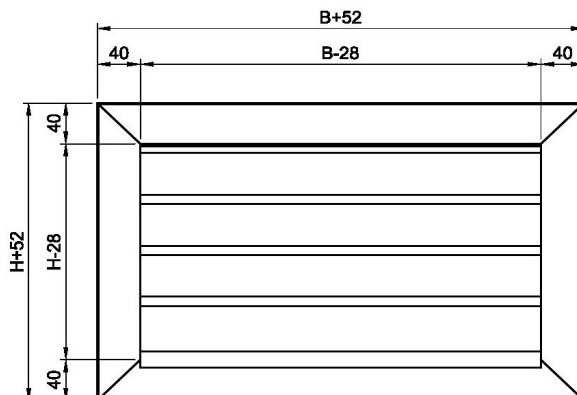

EXTERNAL INDUSTRIAL GRILLES 50 mm PITCH

OVERVIEW

GI SERIES

GI: External industrial grilles 50 mm pitch in anodised extruded aluminium.

CHARACTERISTICS:

Frame: made from extruded aluminium, 40 mm wide, with rounded edges, constructed in four parts connected invisibly by mechanical assembly.

Fins: made of extruded aluminium with 50 mm spacing, fixed in the frame with rivetts.

Mounting frame, optional: sheet steel construction (TC) or made in aluminium profiles (TC4).

Rear protection net, optional: steel wire 13 mm pitch

Grille installation: with self drilling screws.

Finish: available in natural anodised aluminium or powder-coated RAL 9010 or RAL 9003.

Other types of painting available on request.

UNSUITABLE ENVIRONMENTS

The aluminum products are not suitable for installation in environments with an atmosphere containing corrosive substances for this material and in particular containing chlorine, such as swimming pools, spas and some types of food industries.