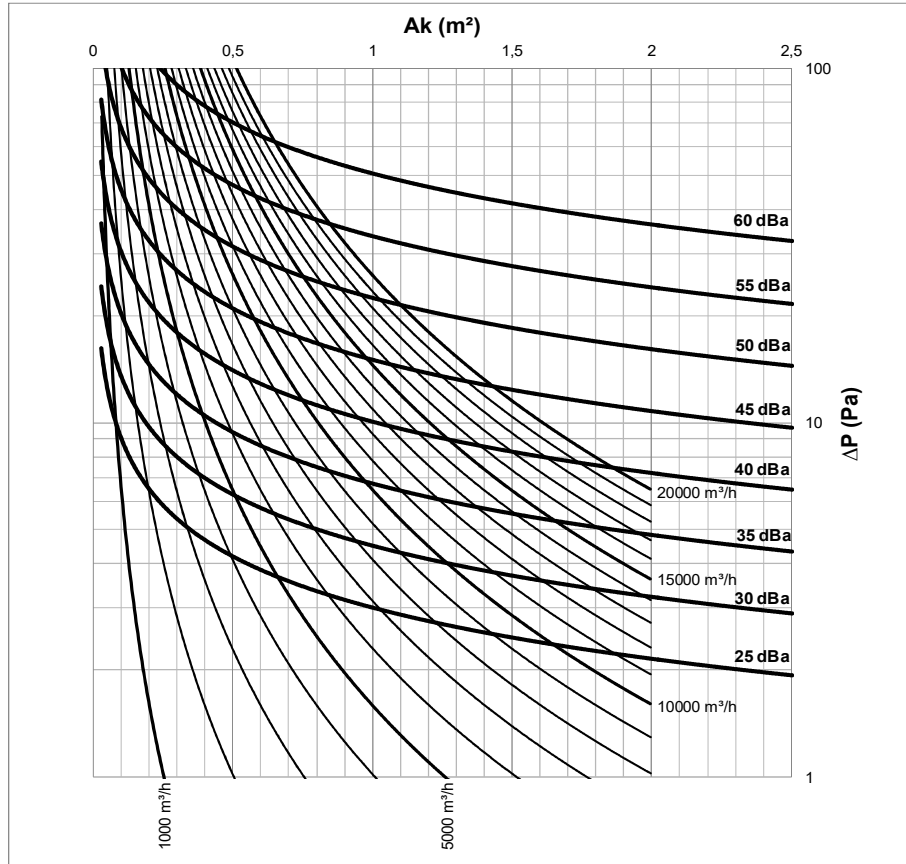

EFFECTIVE AREA A_k [m²]

HEIGHT [mm]	BASE [mm]																
	400	500	600	700	800	900	1000	1100	1200	1300	1400	1500	1600	1700	1800	1900	2000
390	0,053	0,068	0,083	0,098	0,113	0,128	0,143	0,158	0,173	0,188	0,203	0,218	0,233	0,248	0,263	0,278	0,293
490	0,071	0,091	0,111	0,131	0,151	0,171	0,191	0,211	0,231	0,251	0,271	0,291	0,311	0,331	0,351	0,371	0,391
590	0,089	0,114	0,139	0,164	0,189	0,214	0,239	0,264	0,289	0,314	0,339	0,364	0,389	0,414	0,439	0,464	0,489
690	0,107	0,137	0,167	0,197	0,227	0,257	0,287	0,317	0,347	0,377	0,407	0,437	0,467	0,497	0,527	0,557	0,587
790	0,124	0,159	0,194	0,229	0,264	0,299	0,334	0,369	0,404	0,439	0,474	0,509	0,544	0,579	0,614	0,649	0,684
890	0,142	0,182	0,222	0,262	0,302	0,342	0,382	0,422	0,462	0,502	0,542	0,582	0,622	0,662	0,702	0,742	0,782
990	0,160	0,205	0,250	0,295	0,340	0,385	0,430	0,475	0,520	0,565	0,610	0,655	0,700	0,745	0,790	0,835	0,880
1090	0,178	0,228	0,278	0,328	0,378	0,428	0,478	0,528	0,578	0,628	0,678	0,728	0,778	0,828	0,878	0,928	0,978
1190	0,195	0,250	0,305	0,360	0,415	0,470	0,525	0,580	0,635	0,690	0,745	0,800	0,855	0,910	0,965	1,020	1,075
1290	0,213	0,273	0,333	0,393	0,453	0,513	0,573	0,633	0,693	0,753	0,813	0,873	0,933	0,993	1,053	1,113	1,173
1390	0,231	0,296	0,361	0,426	0,491	0,556	0,621	0,686	0,751	0,816	0,881	0,946	1,011	1,076	1,141	1,206	1,271
1490	0,249	0,319	0,389	0,459	0,529	0,599	0,669	0,739	0,809	0,879	0,949	1,019	1,089	1,159	1,229	1,299	1,369
1590	0,266	0,341	0,416	0,491	0,566	0,641	0,716	0,791	0,866	0,941	1,016	1,091	1,166	1,241	1,316	1,391	1,466
1690	0,284	0,364	0,444	0,524	0,604	0,684	0,764	0,844	0,924	1,004	1,084	1,164	1,244	1,324	1,404	1,484	1,564
1790	0,302	0,387	0,472	0,557	0,642	0,727	0,812	0,897	0,982	1,067	1,152	1,237	1,322	1,407	1,492	1,577	1,662
1890	0,320	0,410	0,500	0,590	0,680	0,770	0,860	0,950	1,040	1,130	1,220	1,310	1,400	1,490	1,580	1,670	1,760
1990	0,337	0,432	0,527	0,622	0,717	0,812	0,907	1,002	1,097	1,192	1,287	1,382	1,477	1,572	1,667	1,762	1,857