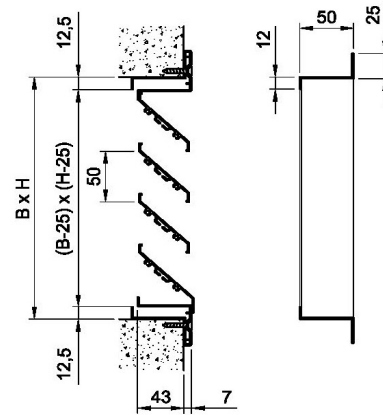

UNSUITABLE ENVIRONMENTS

The aluminum products are not suitable for installation in environments with an atmosphere containing corrosive substances for this material and in particular containing chlorine, such as swimming pools, spas and some types of food industries.

GI + TC